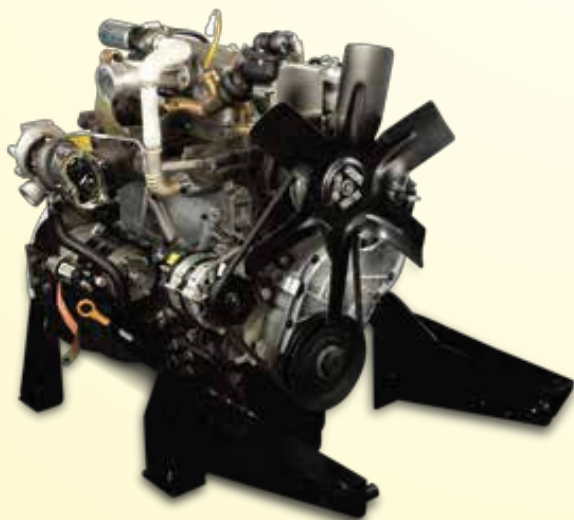

Tata Industrial Engines
**Delivering
Exceptional Power**

Advantages

Unmatched power

Better fuel efficiency

Longer life

Low noise

Less maintenance

Enhance the performance of your machine, with TATA Industrial Engines.

TATA Industrial Engines are here to revolutionise your heavy-duty machines. Ranging from 49 HP to 130 HP, these engines are compatible with all kinds of machines. Equipped with advanced technology and the experience of TATA, they assure you an excellent performance and an extended life.