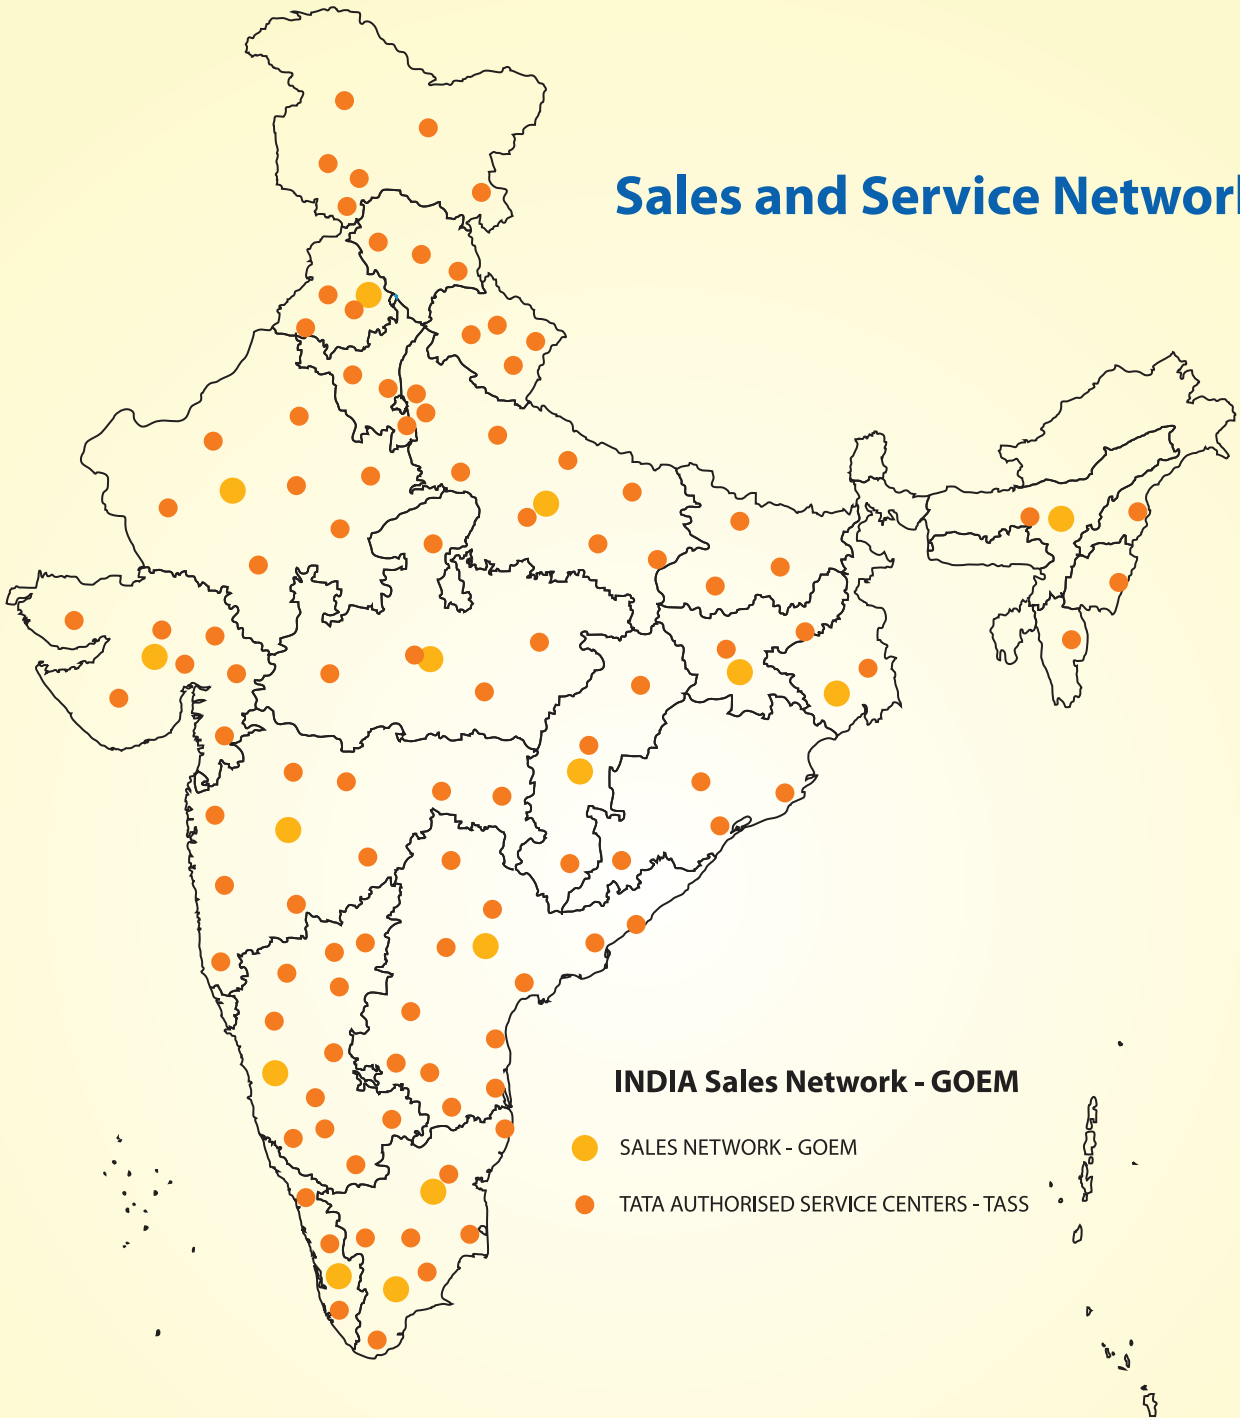

TATA Industrial Engines are here to revolutionise your heavy-duty machines. Ranging from 49 HP to 130 HP, these engines are compatible with all kinds of machines. Equipped with advanced technology and the experience of TATA, they assure you an excellent performance and an extended life.

Sales and Service Network

TATA SERVICE NETWORK

- More than 1,120 service points
- More than 14,000 registered retailers
- Trained service personnel
- Training centers & faculties all across
- Parts supply in every nook & corner
- 5 regional warehouses